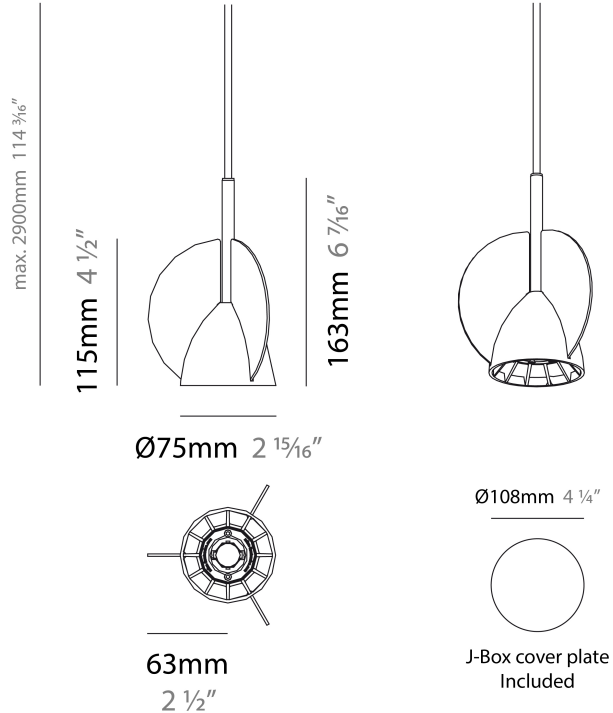

KASK SUSPENSION

D91176

GENERAL

Series: Kask
Brand: Milan
Division: Design
Mounting Type: Suspension
Mounting Location: Ceiling
Subcategory: Pendant

PHYSICAL

Diameter (mm): 75
Diameter (in): 2 ¹⁵/₁₆
Height (mm): 163
Height (in): 6 ⁷/₁₆
Max. Overall Height (mm): 2900
Max. Overall Height (in): 114 ³/₁₆
Weight (kg): 1.4
Weight (lbs): 3
Fixture Material: Aluminum
Cable Details: 2000mm Transparent Cable

ELECTRICAL

Lamp Type: LED
Total Output Wattage (W): 7
Dimming: Electronic Low Voltage Dimming
Input Voltage (V): 120

LED

Number of LEDs: 1
Color Temperature (°K): 2700
Nominal Lumen (lm): 560
CRI: >90 CRI

OPTICAL

RATINGS AND CERTIFICATIONS

Certified By: CSA Certified to UL and CSA Standards
IP rating: IP20