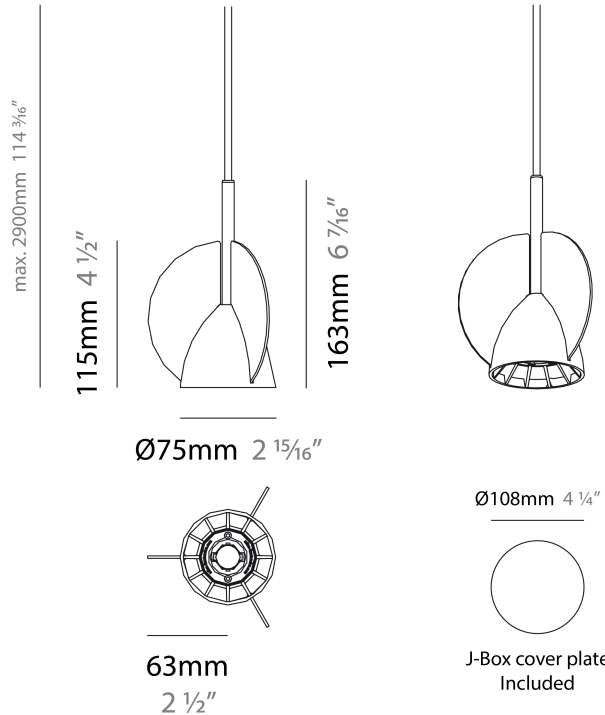

KASK SUSPENSION

D91175

GENERAL

Series: Kask
 Brand: Milan
 Division: Design
 Mounting Type: Suspension
 Mounting Location: Ceiling
 Subcategory: Pendant

PHYSICAL

Diameter (mm): 75
 Diameter (in): 2 ¹⁵/₁₆"
 Height (mm): 163
 Height (in): 6 ⁷/₁₆"
 Max. Overall Height (mm): 2900
 Max. Overall Height (in): 114 ³/₁₆"
 Weight (kg): 1.4
 Weight (lbs): 3
 Fixture Finish: WHI
 Fixture Material: Aluminum
 Cable Details: 2000mm Transparent Cable

ELECTRICAL

Lamp Type: LED
 Total Output Wattage (W): 7
 Dimming: Electronic Low Voltage Dimming
 Input Voltage (V): 120

LED

Number of LEDs: 1
 Color Temperature (°K): 2700
 Nominal Lumen (lm): 560
 CRI: >90 CRI

OPTICAL

RATINGS AND CERTIFICATIONS

Certified By: CSA Certified to UL and CSA Standards
 IP rating: IP20

KASK SUSPENSION

D91176

GENERAL

Series: Kask
 Brand: Milan
 Division: Design
 Mounting Type: Suspension
 Mounting Location: Ceiling
 Subcategory: Pendant

PHYSICAL

Diameter (mm): 75
 Diameter (in): 2 ¹⁵/₁₆
 Height (mm): 163
 Height (in): 6 ⁷/₁₆
 Max. Overall Height (mm): 2900
 Max. Overall Height (in): 114 ³/₁₆
 Weight (kg): 1.4
 Weight (lbs): 3
 Fixture Material: Aluminum
 Cable Details: 2000mm Transparent Cable